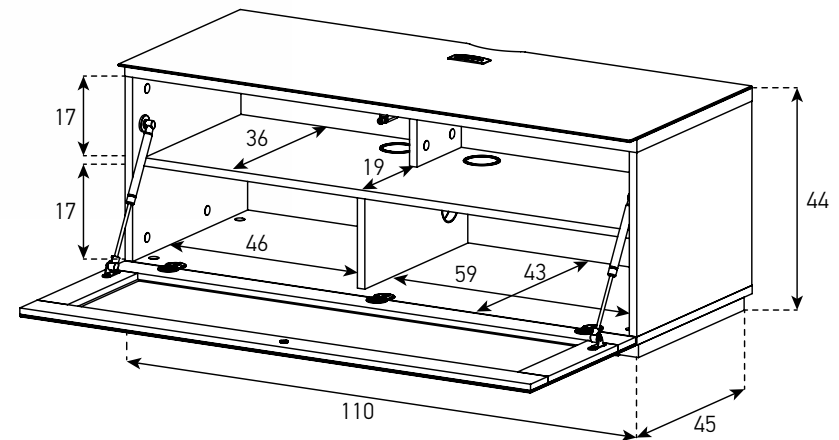

# ST 110I-WHT-WHT-BS

**SONOROUS**<sup>®</sup>  
made in Europe

Max. Screen Size: 46"  
110 W x 45 D x 44 H cm  
Flap Door with Push to Open System  
Top Shelf and Front Door Tempered Glass  
Easy Cable access between shelves and sections  
IR Friendly Front Glass (Remote Controls Work Through the Glass)  
5 Years Warranty

Tempered  
Safety Glass

Assembly  
Required

Cable Management  
System

Max Top  
Weight 50 Kg